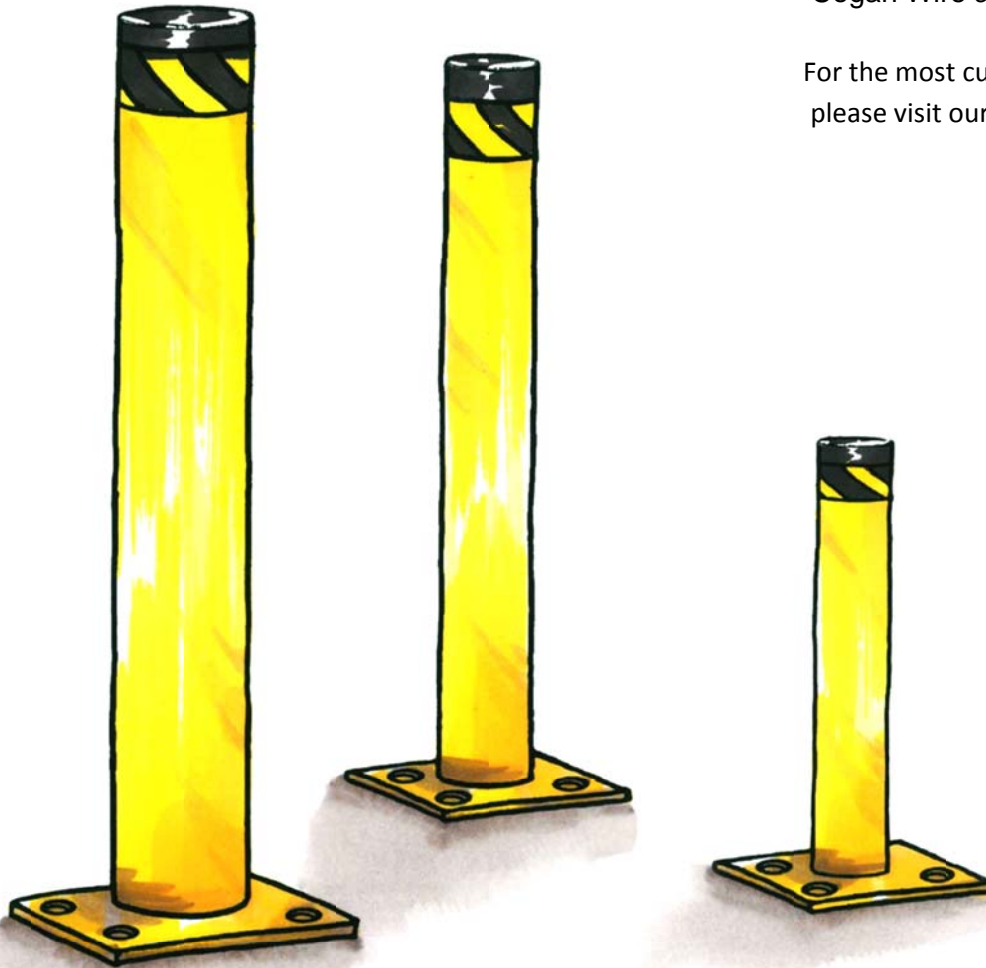

GUARDRAILS

HEAVY DUTY
GUARDRAIL

MEDIUM DUTY
GUARDRAIL

PEDESTRIAN
BARRIER

RACK POST
PROTECTORS

RACK PALS

BOLLARDS

RACK GUARDS

NOTES

BOLLARDS

- EASY TO INSTALL WELDED STEEL TUBE PROTECTORS.
- SECURITY YELLOW FINISH ENSURES PROPER VISIBILITY.

Copyright © June 2010,
Cogan Wire and Metal Products Ltd.

All rights reserved

For the most current release of this manual,
please visit our website at www.cogan.com

V.2010.3

Cogan[®] FASTER.
LEANER.
BETTER.[™]

ANCHORING

Model # : B24
 B36
 B42
 B642

Hammer drill a hole same nominal diameter and at least as deep as the length of anchors

Clean hole with blow out bulb

Drive the hilti bolt in the hole so that at least **6 threads** are below the top surface of fixture. Then tighten to the recommended torque value to achieve proper anchor setting