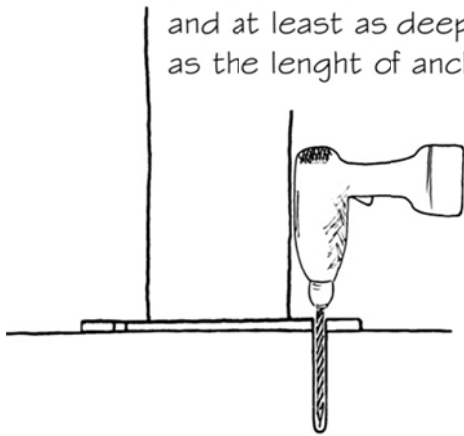

NOTES

BOLLARDS

- EASY TO INSTALL WELDED STEEL TUBE PROTECTORS.
- SECURITY YELLOW FINISH ENSURES PROPER VISIBILITY.

Copyright © June 2010,
Cogan Wire and Metal Products Ltd.

All rights reserved

For the most current release of this manual,
please visit our website at www.cogan.com

V.2010.3

Cogan[®] FASTER.
LEANER.
BETTER.[™]

ANCHORING

Model # : B24
 B36
 B42
 B642

Hammer drill a hole same nominal diameter and at least as deep as the length of anchors

Clean hole with blow out bulb

Drive the hilti bolt in the hole so that at least **6 threads** are below the top surface of fixture. Then tighten to the recommended torque value to achieve proper anchor setting