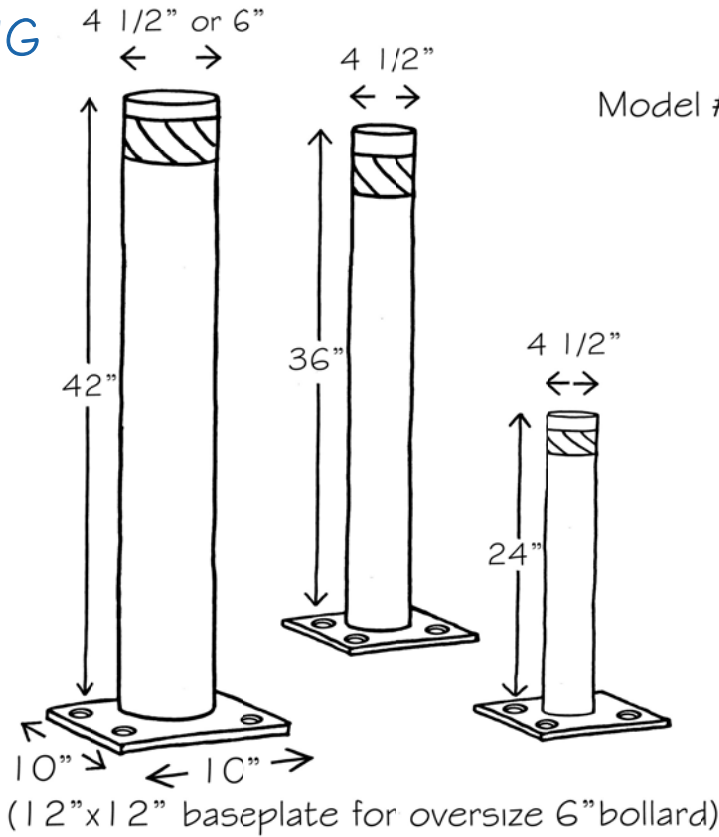

NOTES

BOLLARDS

- EASY TO INSTALL WELDED STEEL TUBE PROTECTORS.
- SECURITY YELLOW FINISH ENSURES PROPER VISIBILITY.

Copyright © June 2010,
Cogan Wire and Metal Products Ltd.

All rights reserved

For the most current release of this manual,
please visit our website at www.cogan.com

V.2010.3

Cogan[®] FASTER.
LEANER.
BETTER.[™]

ANCHORING

Model # : B24
 B36
 B42
 B642

Hammer drill a hole same nominal diameter and at least as deep as the length of anchors

Clean hole with blow out bulb

Drive the hilti bolt in the hole so that at least **6 threads** are below the top surface of fixture. Then tighten to the recommended torque value to achieve proper anchor setting