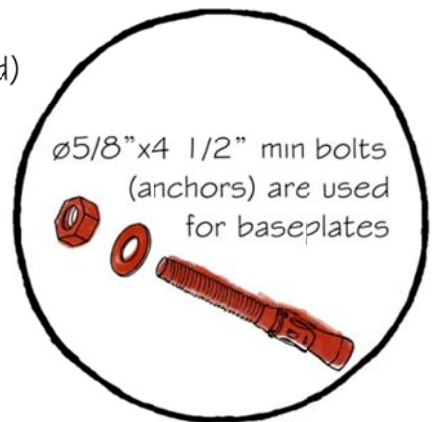

NOTES

BOLLARDS

- EASY TO INSTALL WELDED STEEL TUBE PROTECTORS.
- SECURITY YELLOW FINISH ENSURES PROPER VISIBILITY.

Copyright © June 2010,
Cogan Wire and Metal Products Ltd.

All rights reserved

For the most current release of this manual,
please visit our website at www.cogan.com

V.2010.3

Cogan[®] FASTER.
LEANER.
BETTER.[™]

ANCHORING

Model # : B24
 B36
 B42
 B642

Hammer drill a hole same nominal diameter and at least as deep as the length of anchors

Clean hole with blow out bulb

Drive the hilti bolt in the hole so that at least **6 threads** are below the top surface of fixture. Then tighten to the recommended torque value to achieve proper anchor setting