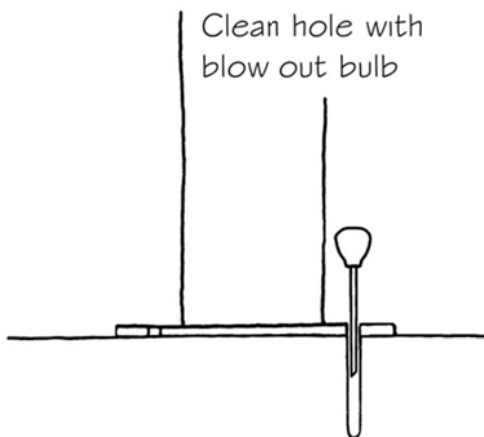

NOTES

BOLLARDS

- EASY TO INSTALL WELDED STEEL TUBE PROTECTORS.
- SECURITY YELLOW FINISH ENSURES PROPER VISIBILITY.

Copyright © June 2010,
Cogan Wire and Metal Products Ltd.

All rights reserved

For the most current release of this manual,
please visit our website at www.cogan.com

V.2010.3

Cogan[®] FASTER.
LEANER.
BETTER.[™]

ANCHORING

Model # : B24
 B36
 B42
 B642

Hammer drill a hole same nominal diameter and at least as deep as the length of anchors

Clean hole with blow out bulb

Drive the hilti bolt in the hole so that at least **6 threads** are below the top surface of fixture. Then tighten to the recommended torque value to achieve proper anchor setting